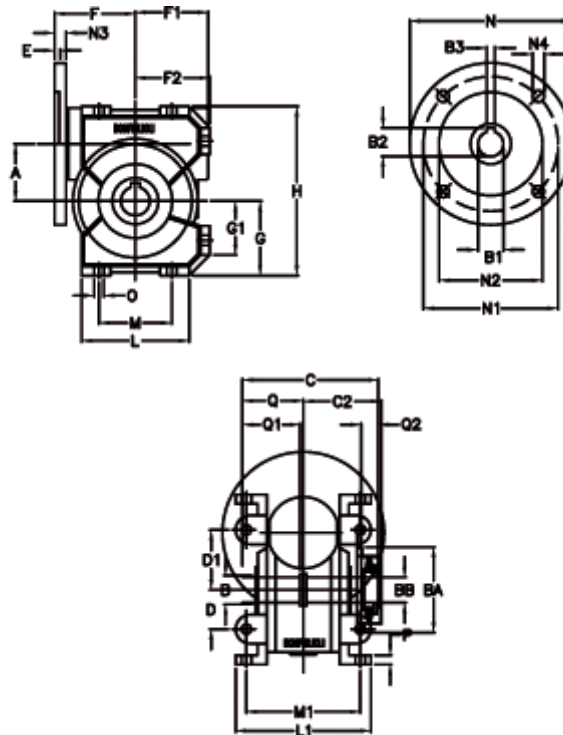

Data Sheet

Article number: 390204402002216

Description: Worm Gear with Torque Limiter
VF 44-L1-U-20-P63B5

Measures

a = 44.6	C2 = 48.0	g = 55.0	N = 140	Q1 = 32
B = 18	D = 29	G1 = 40.0	N1 = 115	Q2 = 12
B1 E7 = 11	D1 = 46	H = 127.0	N2 = 95	
B2 = 12.8	Description = VF 44U-xx-63B5	H1 = 97.0	N3 = 10.5	
B3 H9 = 4	E = 2.0	L = 80	N4 = 9.5	
BA = 40	F = 65	L1 = 100	O = 8.5	
BB H7 = 11	F1 = 54	m = 52	P = 8	
C = 79	F2 = 55.0	M1 = 81.0	Q = 32.0	